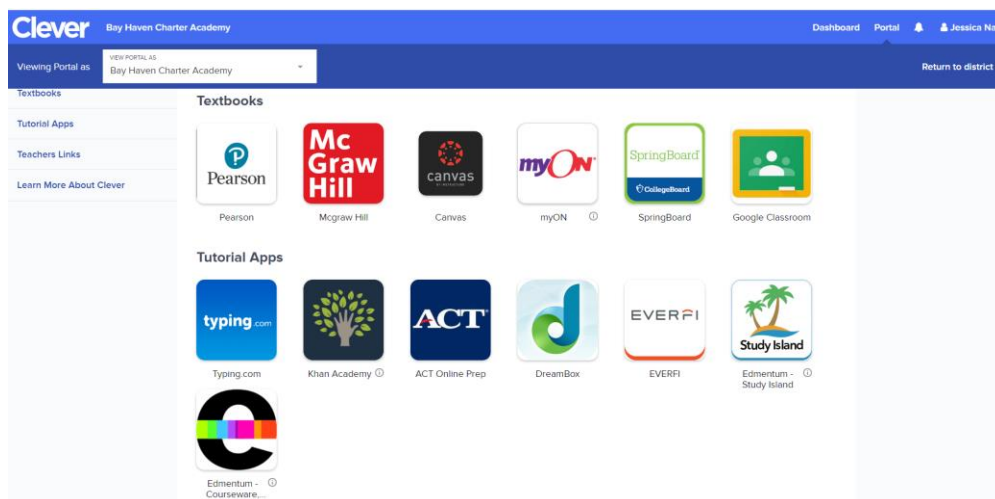

Resource Available in Clever

How to Login to Clever:

1. Go to: clever.com/in/bhca (if you just go to clever.com you must select Bay Haven Charter Academy as your School no matter which school you are part of. It is easier to follow our customized link)
2. Click “Login with Google” (if this is not a option you are in the wrong place)

3. Log in with your bayhaven.org gmail account.

4. Once logged in your should see you dashboard.

Resources Available in Clever for Middle High

Pearson	textbooks
Mcgraw Hill	textbooks
Myon	Digital Library
Springboard	ELA Resources
Algebra Nation	Math Supplement
Study Island	
Ever Fi	
Khan Academy	Tutorials
Canvas	LMS
Accelerated Reader	Middle Only