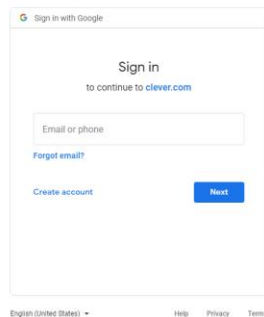

Resource Available in Clever

How to Login to Clever:

1. Go to: clever.com/in/bhca (if you just go to clever.com you must select Bay Haven Charter Academy as your School no matter which school you are part of. It is easier to follow our customized link)
2. Click “Login with Google” (if this is not a option you are in the wrong place)

3. Log in with your bayhaven.org gmail account.